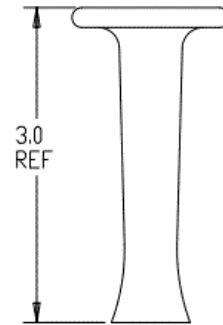

NEXTSPEED

Cross Connect Blocks

Modular 66 Cross Connect Block Accessories

Features

- Controls and Dresses Cables
- Available With or Without Screws

Ordering Information

Description	Color	Catalog Number	UPC
Modular 66 Cable Routing Spool Without Screw	White	HPW66SPLA	662620821191

HUBBELL

Online Resources

[Customer Use Drawing](#)
[eCatalog](#)

Dimensions in Inches (mm)

Hubbell Wiring Device-Kellems • Hubbell Incorporated (Delaware) • 40 Waterview Drive • Shelton, CT 06484

Phone (800) 288-6000 • Fax (800) 255-1031 • Specifications subject to change without notice.