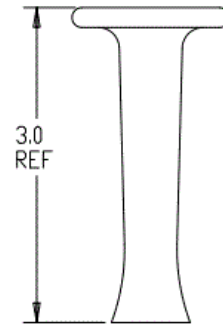

NEXTSPEED

Cross Connect Blocks

Modular 66 Cross Connect Block Accessories

Features

- Controls and Dresses Cables
- Available With or Without Screws

Ordering Information

Description	Color	Catalog Number	UPC
Modular 66 Cable Routing Spool With Screw	White	HPW66SPLB	662620821207

HUBBELL

Online Resources

[Customer Use Drawing](#)
[eCatalog](#)

Dimensions in Inches (mm)

Hubbell Wiring Device-Kellems • Hubbell Incorporated (Delaware) • 40 Waterview Drive • Shelton, CT 06484

Phone (800) 288-6000 • Fax (800) 255-1031 • Specifications subject to change without notice.