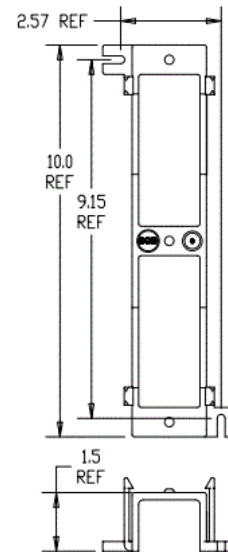

Modular 66 Cross Connect Block Accessories

Features

- Used to Mount 66M Series Blocks

Ordering Information

Description	Color	Catalog Number	UPC
89B Bracket	White	HPW89B	662620821214

Online Resources

[Customer Use Drawing](#)
[eCatalog](#)