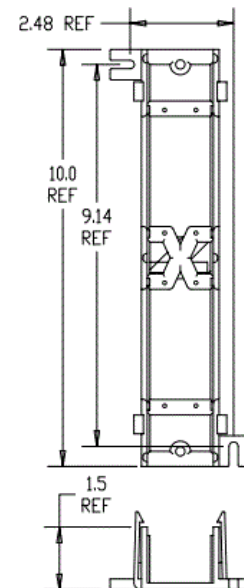

NEXTSPEED

Cross Connect Blocks

HUBBELL

Modular 66 Cross Connect Block Accessories

Features

- Used to Mount 66M Series Blocks

Ordering Information

Description	Color	Catalog Number	UPC
89D Bracket	White	HPW89D	662620821221

Online Resources

[Customer Use Drawing](#)

[eCatalog](#)

Dimensions in Inches (mm)

Hubbell Wiring Device-Kellems • Hubbell Incorporated (Delaware) • 40 Waterview Drive • Shelton, CT 06484

Phone (800) 288-6000 • Fax (800) 255-1031 • Specifications subject to change without notice.