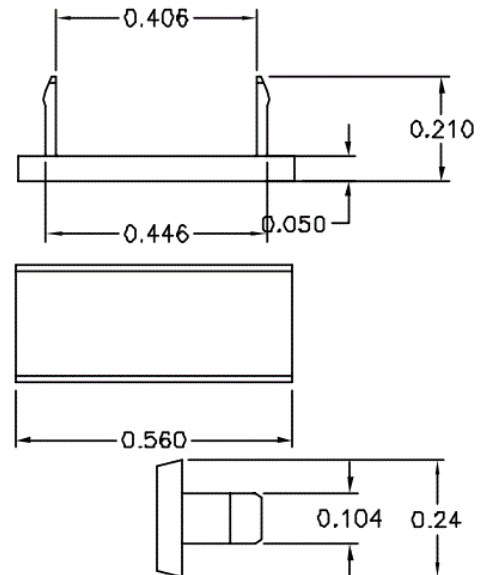

Description	Color	UPC Number	Catalog Number
Xcelerator Jack Icons, XJ and HJ Series, Telephone	Ivory	662620840413	IEI100T

Listings

RoHS Compliant

Performance

General Information

Cannot be used with SJ jack series

Online Resources

eCatalog

Dimensions in Inches (mm)

Hubbell Wiring Device-Kellems • Hubbell Incorporated (Delaware) • 40 Waterview Drive • Shelton, CT 06484

Phone (800) 288-6000 • Fax (800) 255-1031 • Specifications subject to change without notice.