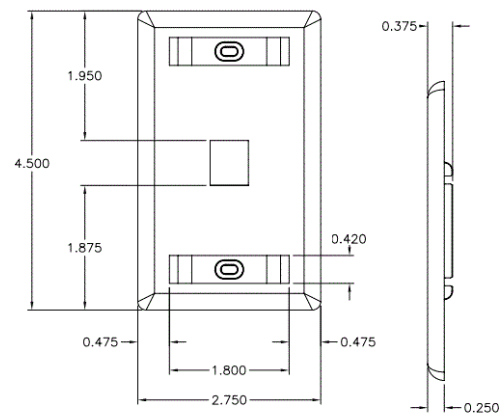

iStation

Wallplates

Wallplate With Label Fields

Features

- Fits all Hubbell keystone connections (AV, data and fiber)
- Supplied with paper labels, clear and color match screw covers
- Secure; Requires removal to access connectivity

Ordering Information

Description	Color	UPC Number	Catalog Number
IFP Wallplate with Label Fields, Single Gang, 1-Port	Ivory	662620826356	IFP11EI

Listings

UL and cUL Listed 1863
RoHS Compliant

Specifications

Plate Material	High-impact thermoplastic (UL 94V-0)
----------------	--------------------------------------

HUBBELL

Online Resources

eCatalog

Dimensions in Inches (mm)

Hubbell Wiring Device-Kellems • Hubbell Incorporated (Delaware) • 40 Waterview Drive • Shelton, CT 06484