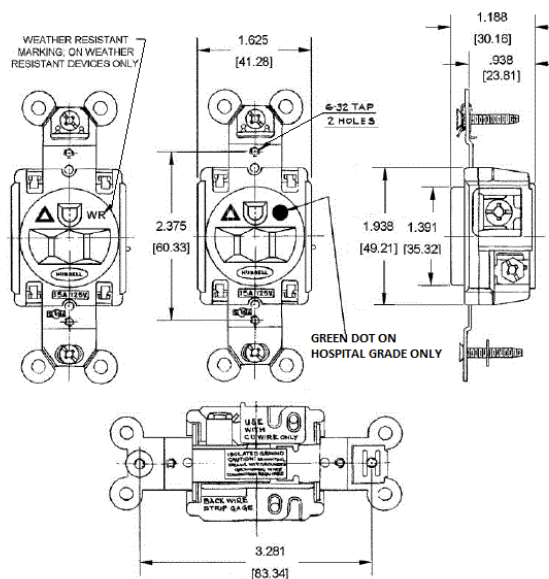

Straight Blade Devices

20A, 125V, 2 Pole, 3 Wire Grounding

HBL[®] Extra Heavy Duty MAX Specification Grade Single Receptacle

HUBBELL

Features

- Weather-resistance complies with national electrical code requirements
- Triangle marking on face indicates isolated ground
- Finder Groove Face
- Back wired ground terminal allows faster, easier installation

Ordering Information

| Description | Device Color | UPC Number | Catalog Number |
|------------------------------------|--------------|--------------|----------------|
| Weather-Resistant, Isolated ground | Orange | 783585320489 | IG5361WR |

Listings

UL Listed to UL498 File No. E2186
Certified to CSA 22.2, No. 42 File 285
Fed. Spec. W-C-604
NEMA[®] WD-6 Compliant

Specifications

| | |
|--------------------------|---------------------|
| Face | Nylon |
| Base | PBT |
| Power Contacts | .037 in. (.9) Brass |
| Ground Contacts | Brass |
| Mounting Strap | .050" (1.3) Brass |
| Auto Self-grounding Clip | Stainless steel |
| Mounting Screws | Zinc plated steel |

20A 125V
NEMA 5-20R
UL CSA
1 HP

Complementary Products

Wallplate or Weatherproof Cover 1.40" Opening

Online Resources

Customer Sales Drawings
eCatalog
Installation Instructions

Dimensions in Inches (mm)

Hubbell Wiring Device-Kellems • Hubbell Incorporated (Delaware) • 40 Waterview Drive • Shelton, CT 06484