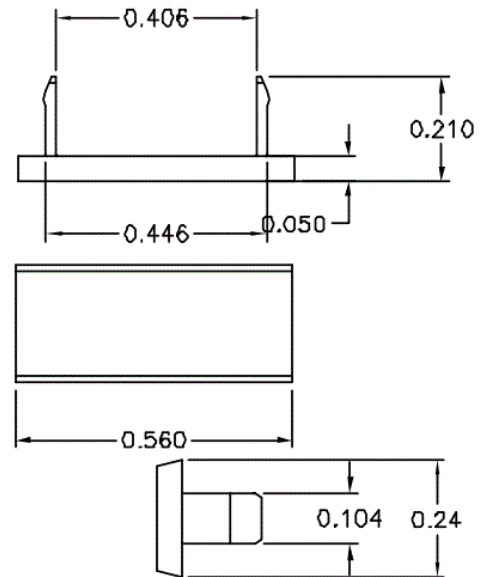

Xcelerator

Jack Icons

Xcelerator Jack Icon, XJ and HJ Series

Features

- Mounts within the icon slots located above the RJ45 opening
- Custom Icon numbering and labeling available

Ordering Information

Description	Color	UPC Number	Catalog Number
Xcelerator Jack Icons, XJ and HJ Series, Telephone	Green	662620840345	IGN100T

Listings

RoHS Compliant

Performance

General Information

Cannot be used with SJ jack series

HUBBELL

Online Resources

eCatalog

Dimensions in Inches (mm)

Hubbell Wiring Device-Kellems • Hubbell Incorporated (Delaware) • 40 Waterview Drive • Shelton, CT 06484

Phone (800) 288-6000 • Fax (800) 255-1031 • Specifications subject to change without notice.