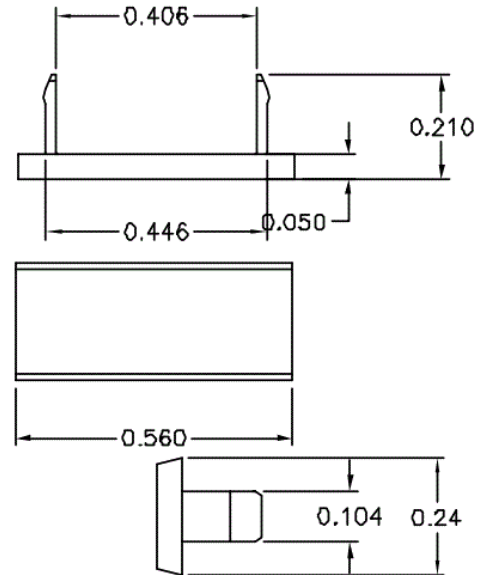

Description	Color	UPC Number	Catalog Number
Xcelerator Jack Icon, XJ and HJ Series, Blank	Green	662620840123	IGN100

Listings

RoHS Compliant

Performance

General Information

Cannot be used with SJ jack series

Online Resources

[eCatalog](#)

Dimensions in Inches (mm)

Hubbell Wiring Device-Kellems • Hubbell Incorporated (Delaware) • 40 Waterview Drive • Shelton, CT 06484

Phone (800) 288-6000 • Fax (800) 255-1031 • Specifications subject to change without notice.