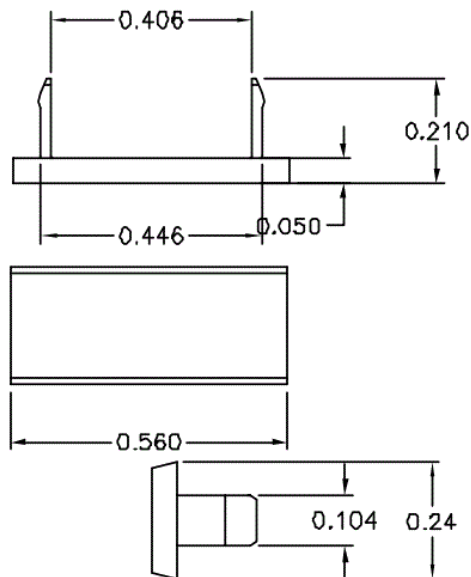

Xcelerator

Jack Icons

Xcelerator Jack Icon, XJ and HJ Series

Features

- Mounts within the icon slots located above the RJ45 opening
- Custom Icon numbering and labeling available

Ordering Information

Description	Color	UPC Number	Catalog Number
Xcelerator Jack Icons, XJ and HJ Series, Telephone	Gray	662620840338	IGY100T

Listings

RoHS Compliant

Performance

General Information

Cannot be used with SJ jack series

HUBBELL

Online Resources

[eCatalog](#)

Dimensions in Inches (mm)

Hubbell Wiring Device-Kellems • Hubbell Incorporated (Delaware) • 40 Waterview Drive • Shelton, CT 06484

Phone (800) 288-6000 • Fax (800) 255-1031 • Specifications subject to change without notice.