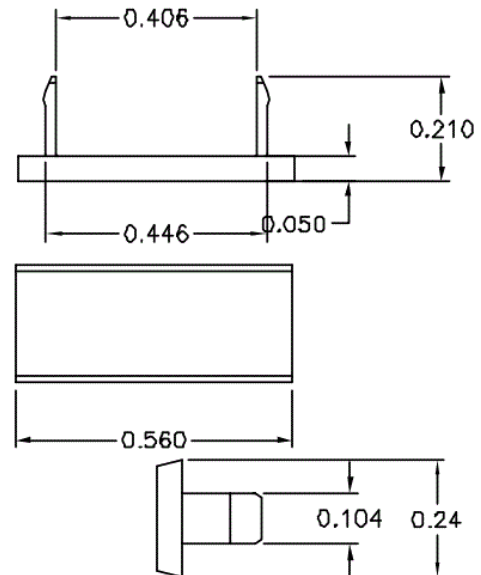

Performance

General Information

Cannot be used with SJ jack series

Online Resources

eCatalog

Dimensions in Inches (mm)

Hubbell Wiring Device-Kellems • Hubbell Incorporated (Delaware) • 40 Waterview Drive • Shelton, CT 06484

Phone (800) 288-6000 • Fax (800) 255-1031 • Specifications subject to change without notice.