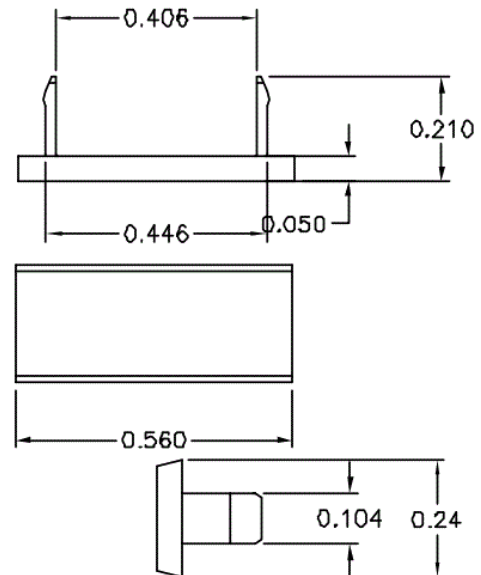

Xcelerator

Jack Icons

Xcelerator Jack Icon, XJ and HJ Series

HUBBELL

Features

- Mounts within the icon slots located above the RJ45 opening
- Custom Icon numbering and labeling available

Ordering Information

Description	Color	UPC Number	Catalog Number
Xcelerator Jack Icons, XJ and HJ Series, Telephone	Red	662620840376	IR100T

Listings

RoHS Compliant

Performance

General Information

Cannot be used with SJ jack series

Online Resources

eCatalog

Dimensions in Inches (mm)

Hubbell Wiring Device-Kellems • Hubbell Incorporated (Delaware) • 40 Waterview Drive • Shelton, CT 06484

Phone (800) 288-6000 • Fax (800) 255-1031 • Specifications subject to change without notice.