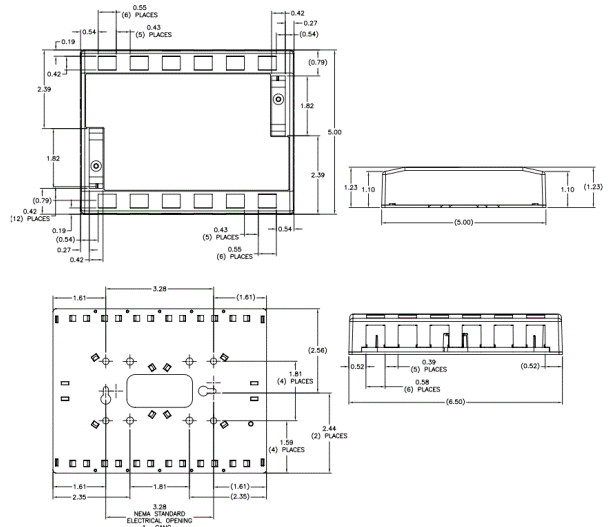

iStation
Surface Mount Boxes
12-Port

Features

- Surface Mounting
- Accepts Standard Jacks, Fiber and AV Connections
- Mount to Multiple Surfaces: Electrical Boxes, Raceway, Desktops, Modular Furniture

Ordering Information

Description	Color	UPC Number	Catalog Number
iStation Surface Mounting Box, 12-Port	Ivory	662620219585	ISB12EI

Listings

UL and cUL Listed 1863
 ANSI/TIA/EIA-606A compliant
 ADA compliant
 RoHS Compliant

Specifications

Online Resources

eCatalog

Dimensions in Inches (mm)

Hubbell Wiring Device-Kellems • Hubbell Incorporated (Delaware) • 40 Waterview Drive • Shelton, CT 06484

Phone (800) 288-6000 • Fax (800) 255-1031 • Specifications subject to change without notice.