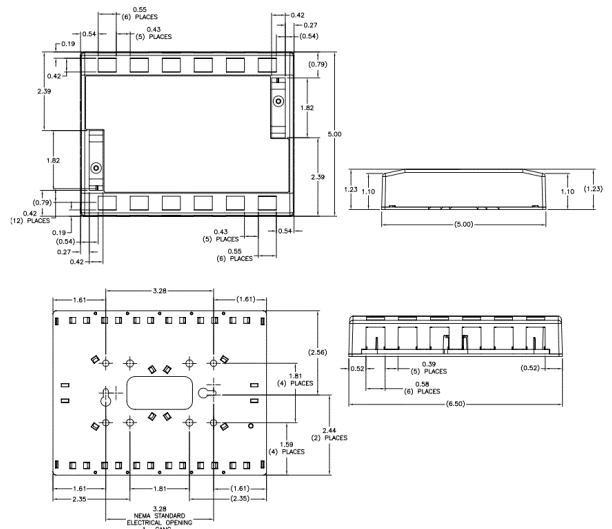

iStation
Surface Mount Boxes
12-Port

Features

- Surface Mounting
- Accepts Standard Jacks, Fiber and AV Connections
- Mount to Multiple Surfaces: Electrical Boxes, Raceway, Desktops, Modular Furniture

Ordering Information

Description	Color	UPC Number	Catalog Number
iStation Surface Mounting Box, 12-Port	Office White	662620219615	ISB12OW

Listings

UL and cUL Listed 1863
 ANSI/TIA/EIA-606A compliant
 ADA compliant
 RoHS Compliant

Online Resources

eCatalog

Dimensions in Inches (mm)

Hubbell Wiring Device-Kellems • Hubbell Incorporated (Delaware) • 40 Waterview Drive • Shelton, CT 06484

Phone (800) 288-6000 • Fax (800) 255-1031 • Specifications subject to change without notice.