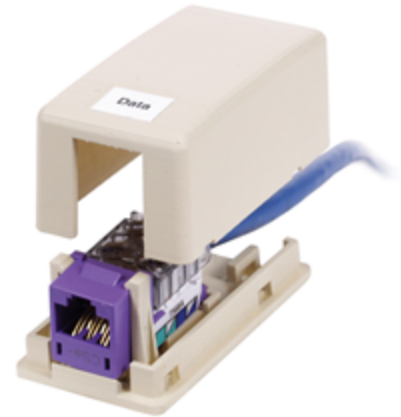

iStation

Surface Mount Boxes

UL Plenum Rated ISB Surface Mount Box

HUBBELL

Features

- Surface Mounting
- Accepts Standard Jacks, Fiber and AV Connections
- Delivers Connectivity to Plenum Areas
- UL Listed for Use in Air Handling Spaces With Jack Installed

Ordering Information

Description	Color	UPC Number	Catalog Number
iStation UL Plenum Rated ISB Surface Mount Box, 1-Port	Office White	662620246314	ISB1OWP

Listings

UL and cUL Listed 1863
ANSI/TIA/EIA-606A compliant
ADA compliant
RoHS Compliant

Specifications

Material	High-impact thermoplastic (UL 94V-0)
----------	--------------------------------------

Applications

Open office environments
Compact surface mount environments
Retrofits to support data, voice, and multimedia applications
Accepts Hubbell HJ and HXJ jacks and audio/video keystone connectors