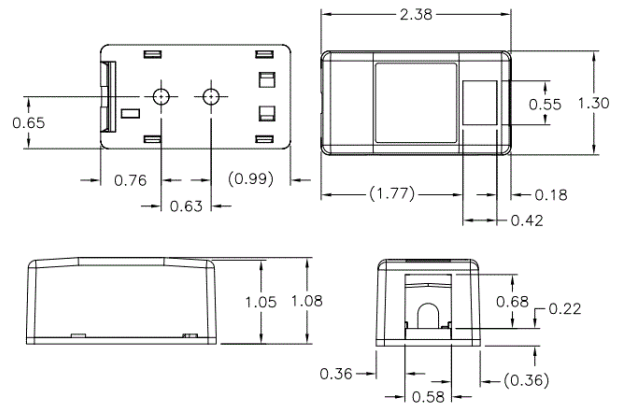

Ordering Information

Description	Color	UPC Number	Catalog Number
iStation UL Plenum Rated ISB Surface Mount Box, 1-Port	Office White	662620246314	ISB1OWP

Listings

UL and cUL Listed 1863
ANSI/TIA/EIA-606A compliant
ADA compliant
RoHS Compliant

Online Resources

eCatalog

Dimensions in Inches (mm)

Hubbell Wiring Device-Kellems • Hubbell Incorporated (Delaware) • 40 Waterview Drive • Shelton, CT 06484

Phone (800) 288-6000 • Fax (800) 255-1031 • Specifications subject to change without notice.