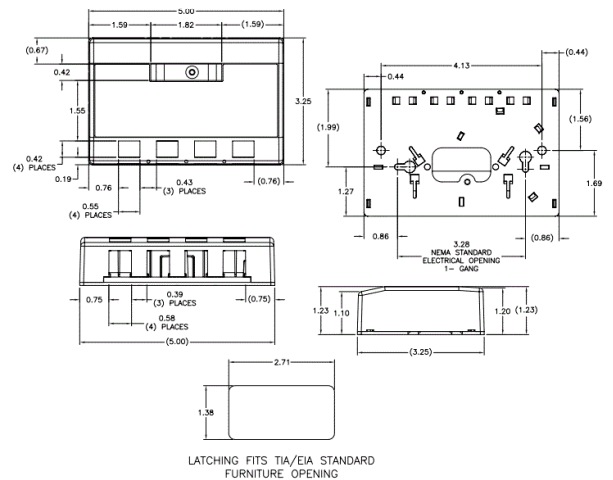

iStation
Surface Mount Boxes
4-Port

Features

- Surface Mounting
- Accepts Standard Jacks, Fiber and AV Connections
- Mount to Multiple Surfaces: Electrical Boxes, Raceway, Desktops, Modular Furniture

Ordering Information

Description	Color	UPC Number	Catalog Number
iStation Surface Mounting Box, 4-Port	Black	662620219738	ISB4BK

Listings

UL and cUL Listed 1863
 ANSI/TIA/EIA-606A compliant
 ADA compliant
 RoHS Compliant

Specifications

Online Resources

eCatalog

Dimensions in Inches (mm)

Hubbell Wiring Device-Kellems • Hubbell Incorporated (Delaware) • 40 Waterview Drive • Shelton, CT 06484

Phone (800) 288-6000 • Fax (800) 255-1031 • Specifications subject to change without notice.