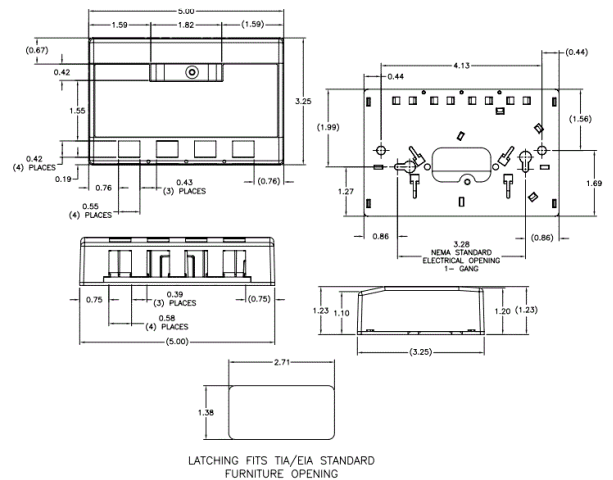

iStation
Surface Mount Boxes
4-Port

Features

- Surface Mounting
- Accepts Standard Jacks, Fiber and AV Connections
- Mount to Multiple Surfaces: Electrical Boxes, Raceway, Desktops, Modular Furniture

Ordering Information

Description	Color	UPC Number	Catalog Number
iStation Surface Mounting Box, 4-Port	Ivory	662620219745	ISB4EI

Listings

UL and cUL Listed 1863
 ANSI/TIA/EIA-606A compliant
 ADA compliant
 RoHS Compliant

Specifications

Online Resources

eCatalog

Dimensions in Inches (mm)

Hubbell Wiring Device-Kellems • Hubbell Incorporated (Delaware) • 40 Waterview Drive • Shelton, CT 06484

Phone (800) 288-6000 • Fax (800) 255-1031 • Specifications subject to change without notice.