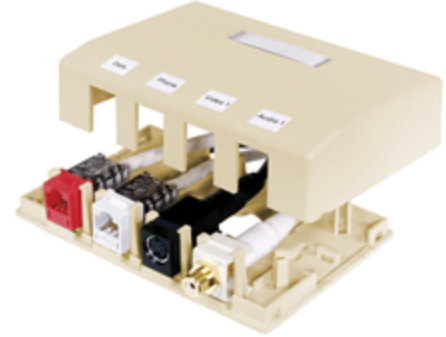

iStation
Surface Mount Boxes
4-Port

Features

- Surface Mounting
- Accepts Standard Jacks, Fiber and AV Connections
- Mount to Multiple Surfaces: Electrical Boxes, Raceway, Desktops, Modular Furniture

Ordering Information

Description	Color	UPC Number	Catalog Number
iStation Surface Mounting Box, 4-Port	Ivory	662620219745	ISB4EI

Listings

UL and cUL Listed 1863
 ANSI/TIA/EIA-606A compliant
 ADA compliant
 RoHS Compliant

Specifications

Material	High-impact thermoplastic (UL 94V-0)
----------	--------------------------------------

Applications

Open office environments
 Compact surface mount environments
 Retrofits to support data, voice, and multimedia applications
 Accepts Hubbell HJ and HXJ jacks and audio/video keystone connectors