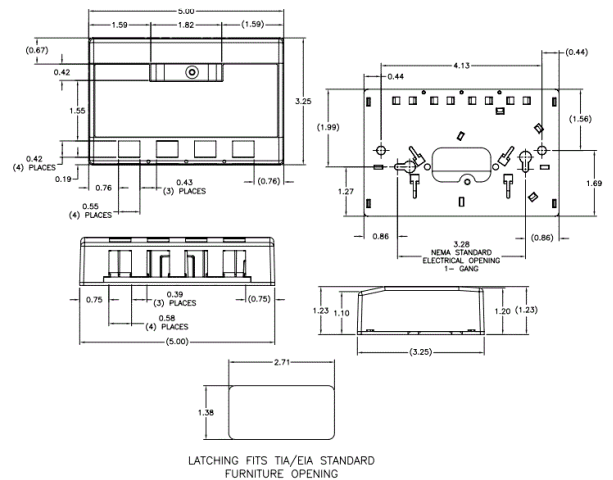

iStation
Surface Mount Boxes
4-Port

Features

- Surface Mounting
- Accepts Standard Jacks, Fiber and AV Connections
- Mount to Multiple Surfaces: Electrical Boxes, Raceway, Desktops, Modular Furniture

Ordering Information

Description	Color	UPC Number	Catalog Number
iStation Surface Mounting Box, 4-Port	Gray	662620219752	ISB4GY

Listings

UL and cUL Listed 1863
 ANSI/TIA/EIA-606A compliant
 ADA compliant
 RoHS Compliant

Specifications

Online Resources

eCatalog

Dimensions in Inches (mm)

Hubbell Wiring Device-Kellems • Hubbell Incorporated (Delaware) • 40 Waterview Drive • Shelton, CT 06484

Phone (800) 288-6000 • Fax (800) 255-1031 • Specifications subject to change without notice.