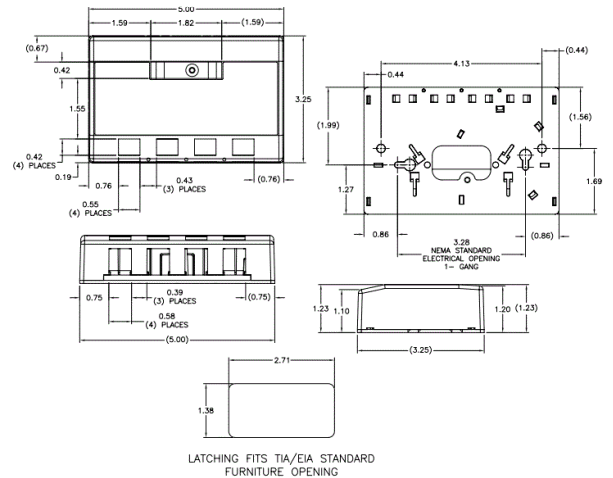

iStation
Surface Mount Boxes
4-Port

Features

- Surface Mounting
- Accepts Standard Jacks, Fiber and AV Connections
- Mount to Multiple Surfaces: Electrical Boxes, Raceway, Desktops, Modular Furniture

Ordering Information

Description	Color	UPC Number	Catalog Number
iStation Surface Mounting Box, 4-Port	Office White	662620219776	ISB4OW

Listings

UL and cUL Listed 1863
ANSI/TIA/EIA-606A compliant
ADA compliant
RoHS Compliant

Online Resources

eCatalog

Dimensions in Inches (mm)

Hubbell Wiring Device-Kellems • Hubbell Incorporated (Delaware) • 40 Waterview Drive • Shelton, CT 06484

Phone (800) 288-6000 • Fax (800) 255-1031 • Specifications subject to change without notice.