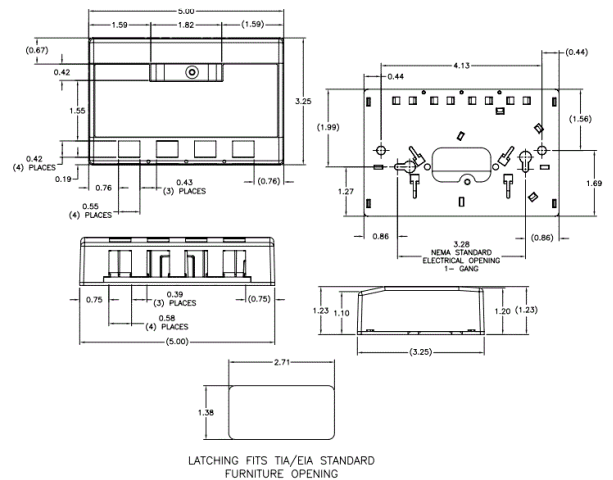

iStation Surface Mount Boxes 6-Port

Features

- Surface Mounting
- Accepts Standard Jacks, Fiber and AV Connections
- Mount to Multiple Surfaces: Electrical Boxes, Raceway, Desktops, Modular Furniture

Ordering Information

Description	Color	UPC Number	Catalog Number
iStation Surface Mounting Box, 6-Port	Black	662620219813	ISB6BK

Listings

UL and cUL Listed 1863
ANSI/TIA/EIA-606A compliant
ADA compliant
RoHS Compliant

Specifications

Online Resources

eCatalog

Dimensions in Inches (mm)

Hubbell Wiring Device-Kellems • Hubbell Incorporated (Delaware) • 40 Waterview Drive • Shelton, CT 06484

Phone (800) 288-6000 • Fax (800) 255-1031 • Specifications subject to change without notice.