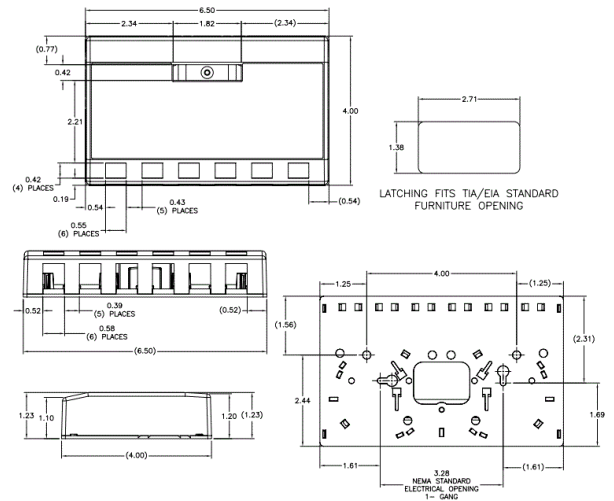

**Ordering Information**

Description	Color	UPC Number	Catalog Number
iStation Surface Mounting Box, 6-Port	Ivory	662620219820	ISB6EI

**Listings**

UL and cUL Listed 1863  
 ANSI/TIA/EIA-606A compliant  
 ADA compliant  
 RoHS Compliant

**Online Resources**

eCatalog

Dimensions in Inches (mm)

Hubbell Wiring Device-Kellems • Hubbell Incorporated (Delaware) • 40 Waterview Drive • Shelton, CT 06484

Phone (800) 288-6000 • Fax (800) 255-1031 • Specifications subject to change without notice.