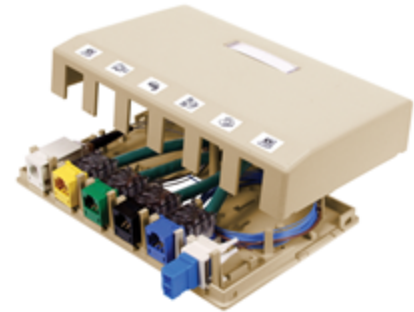

**iStation**  
**Surface Mount Boxes**  
**6-Port**

**Features**

- Surface Mounting
- Accepts Standard Jacks, Fiber and AV Connections
- Mount to Multiple Surfaces: Electrical Boxes, Raceway, Desktops, Modular Furniture

**Ordering Information**

Description	Color	UPC Number	Catalog Number
iStation Surface Mounting Box, 6-Port	Ivory	662620219820	ISB6EI

**Listings**

UL and cUL Listed 1863  
 ANSI/TIA/EIA-606A compliant  
 ADA compliant  
 RoHS Compliant

**Specifications**

Material	High-impact thermoplastic (UL 94V-0)
----------	--------------------------------------

**Applications**

Open office environments  
 Compact surface mount environments  
 Retrofits to support data, voice, and multimedia applications  
 Accepts Hubbell HJ and HXJ jacks and audio/video keystone connectors