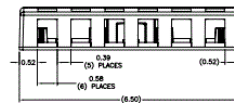

Online Resources

eCatalog

Dimensions in Inches (mm)

Hubbell Wiring Device-Kellems • Hubbell Incorporated (Delaware) • 40 Waterview Drive • Shelton, CT 06484

Phone (800) 288-6000 • Fax (800) 255-1031 • Specifications subject to change without notice.