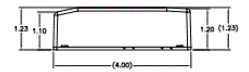

Online Resources

eCatalog

Dimensions in Inches (mm)

Hubbell Wiring Device-Kellems • Hubbell Incorporated (Delaware) • 40 Waterview Drive • Shelton, CT 06484

Phone (800) 288-6000 • Fax (800) 255-1031 • Specifications subject to change without notice.