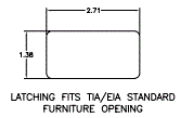

Online Resources

eCatalog

Dimensions in Inches (mm)

Hubbell Wiring Device-Kellems • Hubbell Incorporated (Delaware) • 40 Waterview Drive • Shelton, CT 06484

Phone (800) 288-6000 • Fax (800) 255-1031 • Specifications subject to change without notice.