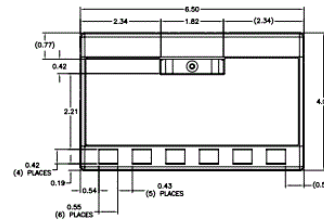

Online Resources

eCatalog

Dimensions in Inches (mm)

Hubbell Wiring Device-Kellems • Hubbell Incorporated (Delaware) • 40 Waterview Drive • Shelton, CT 06484

Phone (800) 288-6000 • Fax (800) 255-1031 • Specifications subject to change without notice.