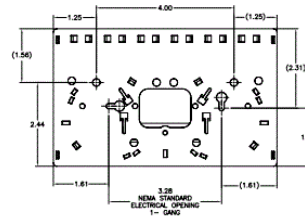

Online Resources

eCatalog

Dimensions in Inches (mm)

Hubbell Wiring Device-Kellems • Hubbell Incorporated (Delaware) • 40 Waterview Drive • Shelton, CT 06484

Phone (800) 288-6000 • Fax (800) 255-1031 • Specifications subject to change without notice.