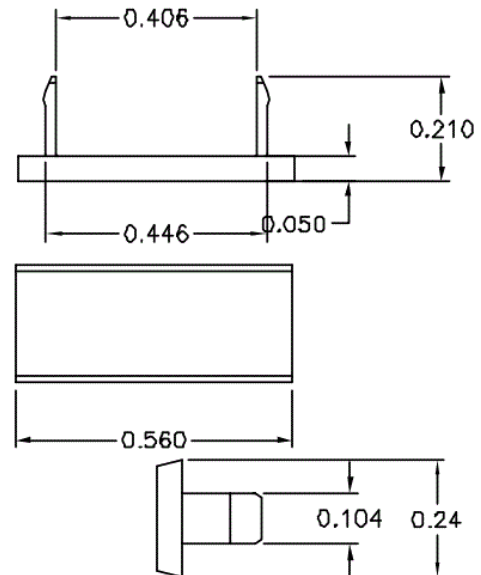

Xcelerator

Jack Icons

Xcelerator Jack Icon, XJ and HJ Series

Features

- Mounts within the icon slots located above the RJ45 opening
- Custom Icon numbering and labeling available

Ordering Information

Description	Color	UPC Number	Catalog Number
Xcelerator Jack Icons, XJ and HJ Series, Telephone	White	662620840383	IW100T

Listings

RoHS Compliant

Performance

General Information

Cannot be used with SJ jack series

HUBBELL

Online Resources

eCatalog

Dimensions in Inches (mm)

Hubbell Wiring Device-Kellems • Hubbell Incorporated (Delaware) • 40 Waterview Drive • Shelton, CT 06484

Phone (800) 288-6000 • Fax (800) 255-1031 • Specifications subject to change without notice.