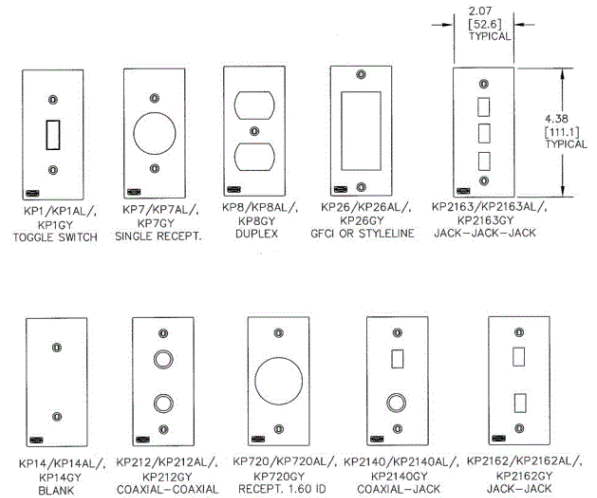

Features

- Matches raceway color
- Modular system for easy configuration
- Works with all Hubbell electrical devices

Ordering Information

Plate Type	Color	UPC Number
Blank	Gray	783585337722

Listings

UL Listed
Certified to CSA

Specifications

Color/Finish	Gray
Material	Polymer
Gang Size	1-Gang
Construction	Molded

Related Products

1-Gang Box	PDB12D
1-Gang Box	PDB12LP
2 Gang Box	PDB12TGLV
2 Gang Box	PDB12TGD

Online Resources

- Customer Sales Drawings
- eCatalog
- Installation Instructions