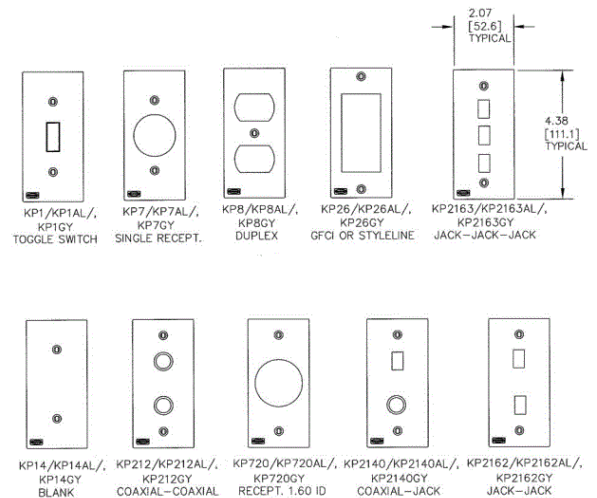

Features

- Matches raceway color
- Modular system for easy configuration
- Works with all Hubbell electrical devices

Ordering Information

Plate Type	Color	UPC Number
Toggle	Office White	783585335407

Listings

UL Listed
Certified to CSA

Specifications

Color/Finish	Office White
Material	Polymer
Gang Size	1-Gang
Construction	Molded

Related Products

1-Gang Box	PDB12D
1-Gang Box	PDB12LP
2 Gang Box	PDB12TGLV
2 Gang Box	PDB12TGD