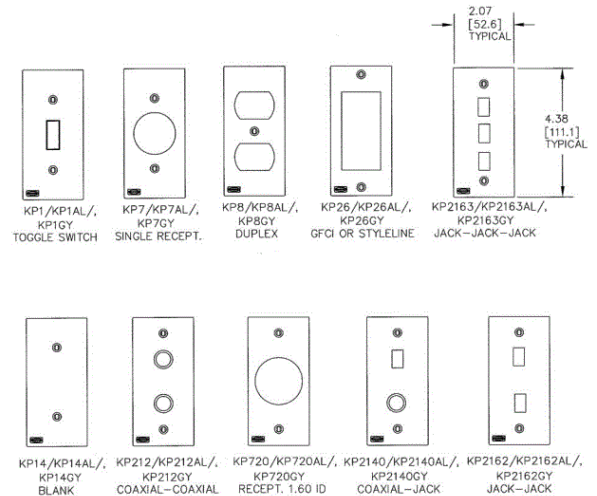

Features

- Matches raceway color
- Modular system for easy configuration
- Works with all Hubbell electrical devices

Ordering Information

Plate Type	Color	UPC Number
Coax	Gray	783585337708

Listings

UL Listed
 Certified to CSA

Specifications

Color/Finish	Gray
Material	Polymer
Gang Size	1-Gang
Construction	Molded

Related Products

1-Gang Box	PDB12D
1-Gang Box	PDB12LP
2 Gang Box	PDB12TGLV
2 Gang Box	PDB12TGD

Online Resources

- Customer Sales Drawings
- eCatalog
- Installation Instructions