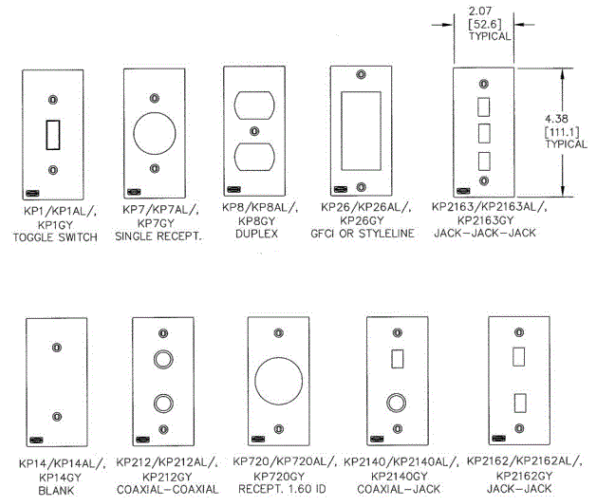

Hubbell Raceway
Non-Metallic Plates, Frames and Fittings
Device Plate

Features

- Matches raceway color
- Modular system for easy configuration
- Works with all Hubbell electrical devices

Ordering Information

Plate Type	Color	UPC Number
Jack/Coax	Office White	783585337807

Listings

UL Listed
 Certified to CSA

Specifications

Color/Finish	Office White
Material	Polymer
Gang Size	1-Gang
Construction	Molded

Related Products

1-Gang Box	PDB12D
1-Gang Box	PDB12LP
2 Gang Box	PDB12TGLV
2 Gang Box	PDB12TGD

Online Resources

Customer Sales Drawings
 eCatalog
 Installation Instructions

Dimensions in Inches (mm)

Hubbell Wiring Device-Kellems • Hubbell Incorporated (Delaware) • 40 Waterview Drive • Shelton, CT 06484