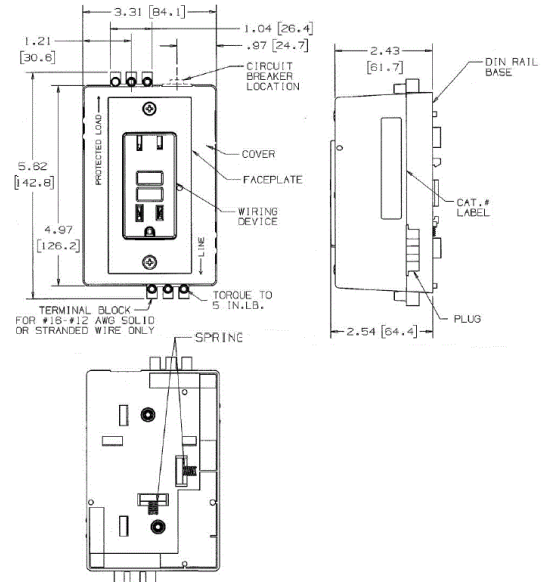

## Ordering Information

Description	Device Color	UPC	Catalog Number
Rectangular opening plate only	Gray	783585335513	KP26GY

## Resources

eCatalog

Dimensions in Inches (mm)

Hubbell Wiring Device-Kellems • Hubbell Incorporated (Delaware) • 40 Waterview Drive • Shelton, CT 06484

Phone (800) 288-6000 • Fax (800) 255-1031 • Specifications subject to change without notice.