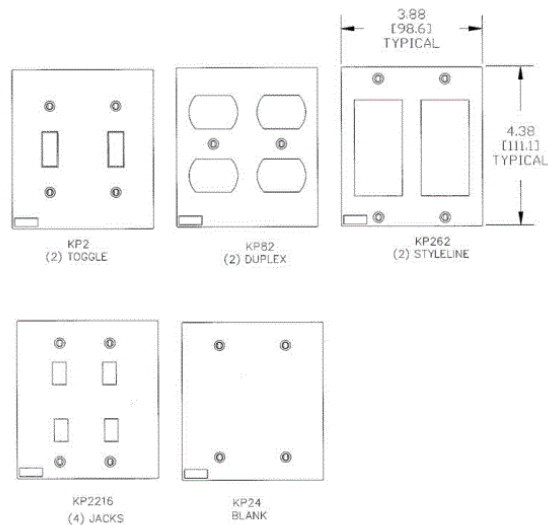

**Features**

- Matches raceway color
- Modular system for easy configuration
- Works with all Hubbell electrical devices

**Ordering Information**

Plate Type	Color	UPC Number
2 Gang Toggle	Office White	783585498041

**Listings**

UL Listed  
Certified to CSA

**Specifications**

Color/Finish	Office White
Material	Polymer
Gang Size	2-Gang
Construction	Molded

**Related Products**

1-Gang Box	PDB12D
1-Gang Box	PDB12LP
2 Gang Box	PDB12TGLV
2 Gang Box	PDB12TGD