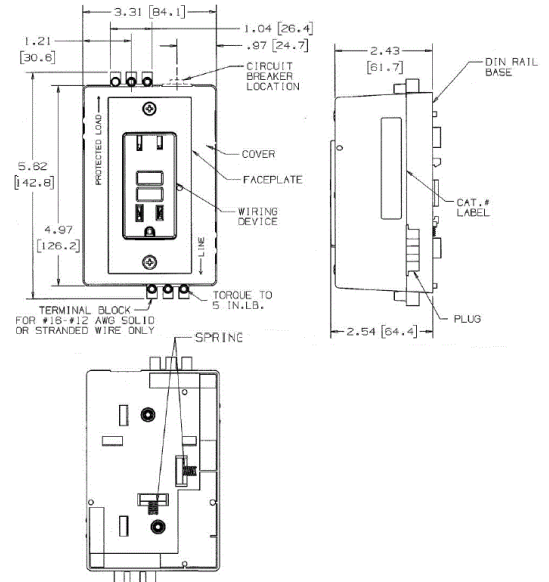

Straight Blade Devices
DIN Rail Utility Box Component
DRUB Opening Plate

HUBBELL

Features

- It provides utility power to any control cabinet
- Optional auxiliary contacts for feed through capability
- Pre-wired "kits" are available for end-user customization

Ordering Information

Description	Device Color	UPC	Catalog Number
1.60 in. opening plate only	Gray	783585335612	KP720GY

Listings

UL Listed
Certified to CSA

Resources

eCatalog

Dimensions in Inches (mm)

Hubbell Wiring Device-Kellems • Hubbell Incorporated (Delaware) • 40 Waterview Drive • Shelton, CT 06484