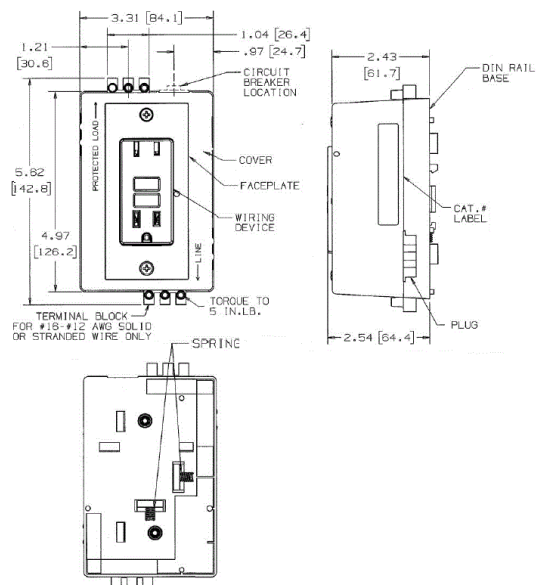

Straight Blade Devices
DIN Rail Utility Box Component
DRUB Opening Plate

HUBBELL

Features

- It provides utility power to any control cabinet
- Optional auxiliary contacts for feed through capability
- Pre-wired "kits" are available for end-user customization

Ordering Information

Description	Device Color	UPC	Catalog Number
1.40 in. opening plate only	Gray	783585335520	KP7GY

Listings

UL Listed
Certified to CSA

Resources

[eCatalog](#)