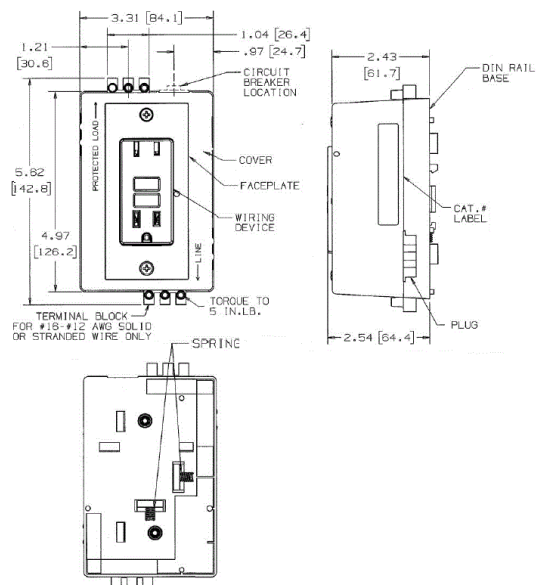

Straight Blade Devices
DIN Rail Utility Box Component
DRUB Duplex Plate

HUBBELL

Features

- It provides utility power to any control cabinet
- Optional auxiliary contacts for feed through capability
- Pre-wired "kits" are available for end-user customization

Ordering Information

Description	Device Color	UPC	Catalog Number
Duplex receptacle plate only	Gray	783585335506	KP8GY

Listings

UL Listed
CSA Certified

Resources

eCatalog

Dimensions in Inches (mm)

Hubbell Wiring Device-Kellems • Hubbell Incorporated (Delaware) • 40 Waterview Drive • Shelton, CT 06484