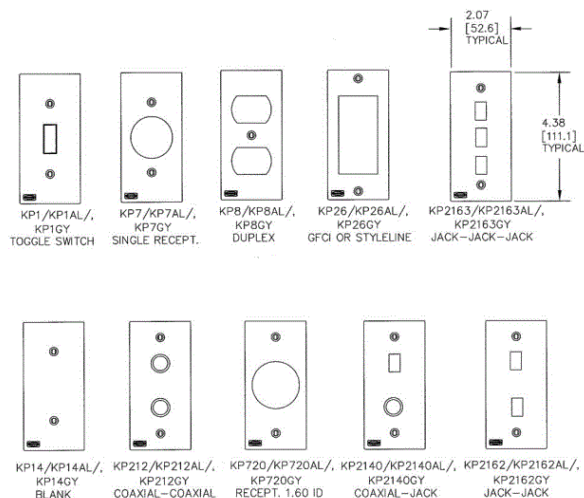

Features

- Matches raceway color
- Modular system for easy configuration
- Works with all Hubbell electrical devices

Ordering Information

Plate Type	Color	UPC Number
Duplex	Office White	783585335438

Listings

UL Listed
Certified to CSA

Specifications

Color/Finish	Office White
Material	Polymer
Gang Size	1-Gang
Construction	Molded

Related Products

1-Gang Box	PDB12D
1-Gang Box	PDB12LP
2 Gang Box	PDB12TGLV
2 Gang Box	PDB12TGD