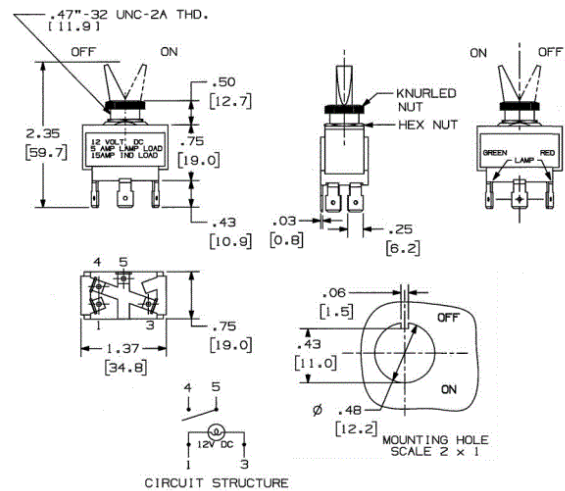

Ordering Information

Description	Typical	Key	UPC Number	Catalog Number
Single pole, single throw, ON/OFF	Lights, bilge blower, bilge pump(s), accessories	2	783585904252	M111LRGSP

Online Resources

Customer Sales Drawings
eCatalog