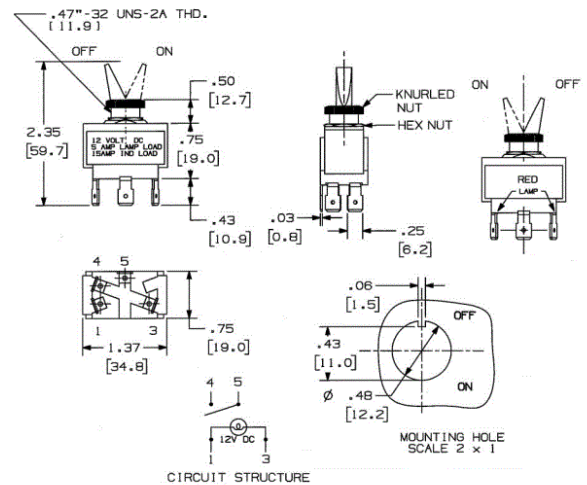

## Ordering Information

Description	Typical	Key	UPC Number	Catalog Number
Single pole, single throw, ON/OFF	Lights, bilge blower, bilge pump(s), accessories	2	783585904351	M11LRSP