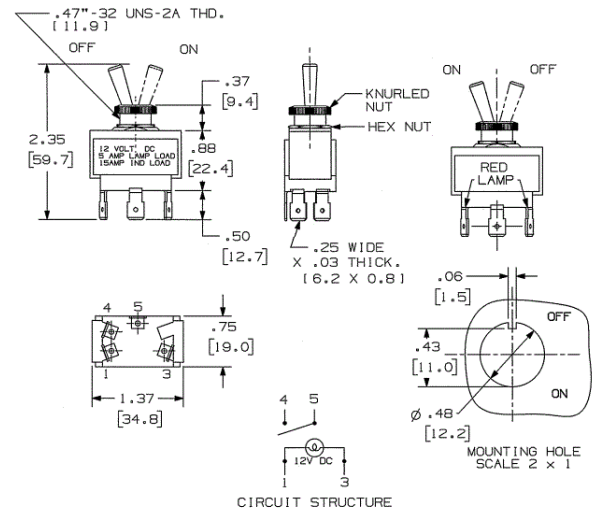

Ordering Information

Description	Typical	Key	UPC Number	Catalog Number
Single pole, single throw, ON/OFF	Lights, bilge blower, bilge pump(s), accessories	3	783585845500	M11LTR

Online Resources

Customer Sales Drawings
eCatalog