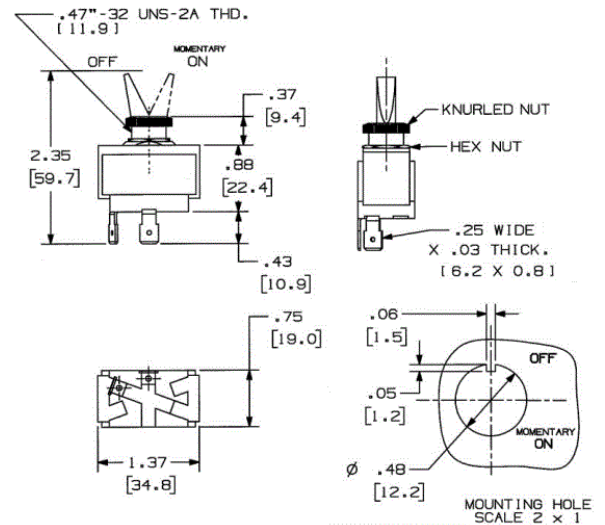

Ordering Information

Description	Typical	UPC Number	Catalog Number
Single pole, single throw, ON/OFF/ON	Horn, starter, winches, gauges	783585904306	M11MSP

Online Resources

Customer Sales Drawings
eCatalog