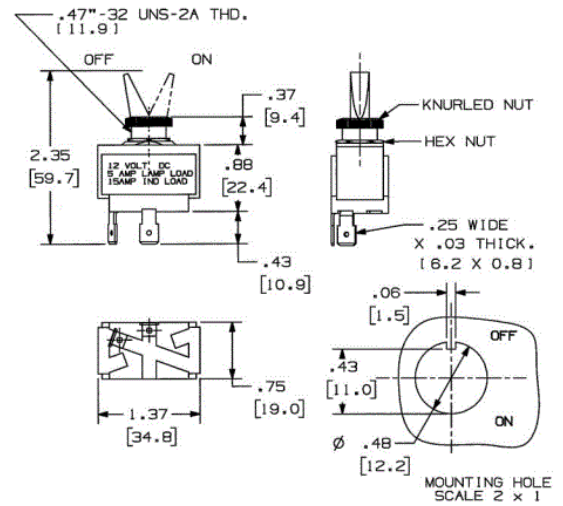

Ordering Information

Description	Typical	Key	UPC Number	Catalog Number
Single pole, single throw, ON/OFF	Lights, bilge blower, bilge pump(s), accessories	1	783585904405	M11SP

Online Resources

Customer Sales Drawings
eCatalog