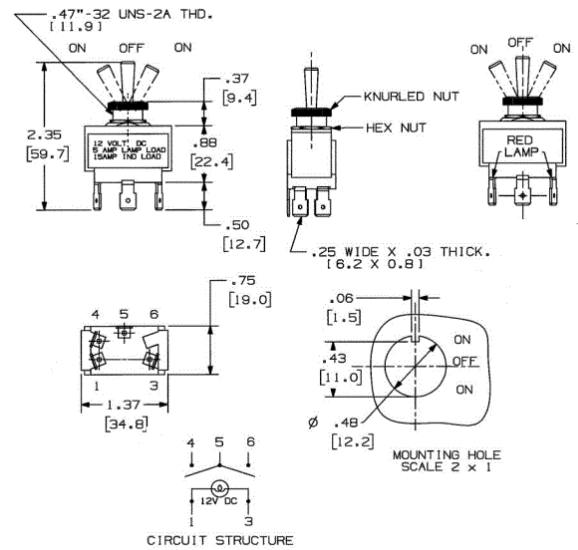

Ordering Information

Description	Typical	UPC Number	Catalog Number
Single pole, double throw, ON/OFF/ON	Bilge pumps, speed selector, lights,	783585845562	M123LTR

Online Resources

Customer Sales Drawings
eCatalog