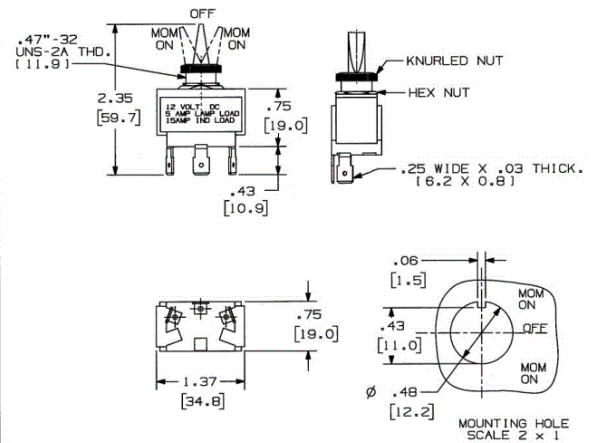

Ordering Information

Description	Typical	Key	UPC Number	Catalog Number
Single pole, double throw. Momentary ON/OFF/Momentary ON	Trim Tabs	1	783585904559	M123MMSP

Online Resources

Customer Sales Drawings
eCatalog