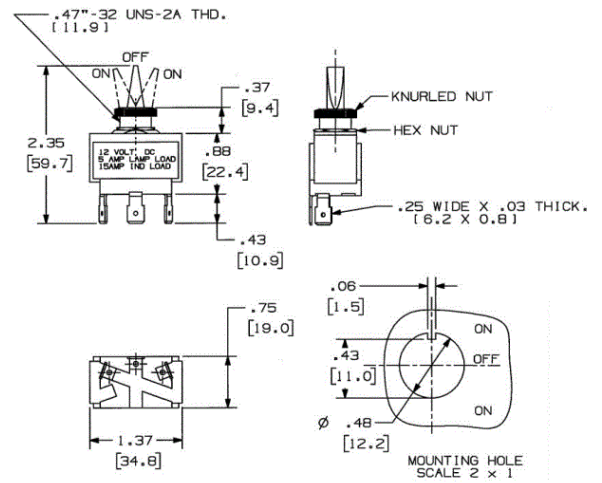

Ordering Information

Description	Typical	UPC Number	Catalog Number
Single pole, double throw, ON/OFF/ON	Bilge pumps, speed selector, lights,	783585904658	M123SP

Online Resources

Customer Sales Drawings
eCatalog