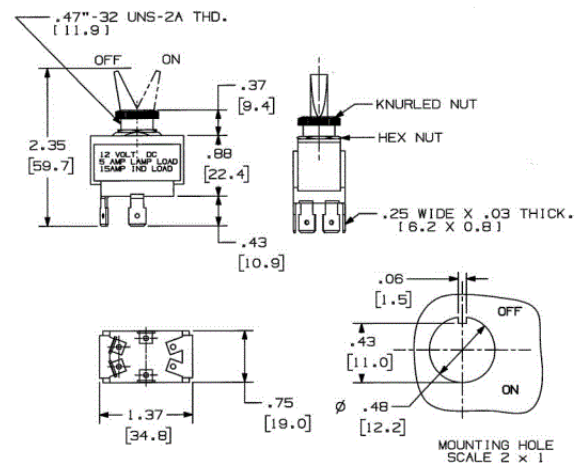

Ordering Information

Description	Typical	Key	UPC Number	Catalog Number
Double pole, single throw, ON/OFF	Lights, accessories	1	783585904702	M21SP

Online Resources

Customer Sales Drawings
eCatalog