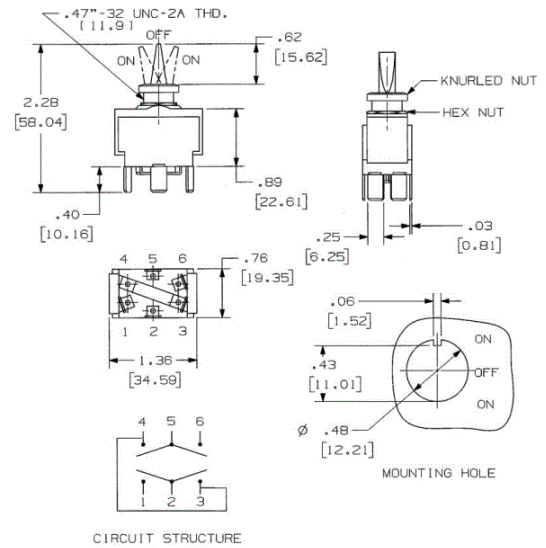

Ordering Information

Description	Typical	Key	UPC Number	Catalog Number
Double pole, double throw, ON/OFF/ON (with jumper)	Navigation lights, windlass	1	783585904122	M223JSP

Online Resources

Customer Sales Drawings
eCatalog