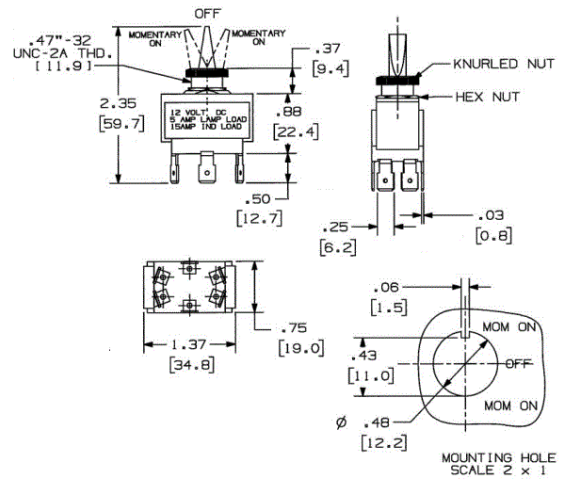

Ordering Information

Description	Typical	Key	UPC Number	Catalog Number
Double pole, double throw. Momentary ON/OFF/Momentary ON	Winches, trim tabs, dual fuel tanks	1	783585904856	M223MMSP

Online Resources

Customer Sales Drawings
eCatalog