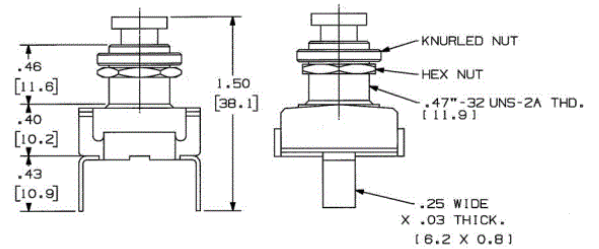

Ordering Information

Description	Typical	UPC Number	Catalog Number
Push-button horn switch with 1/5/32 in. long nickel plated brass mounting stem.	For remote operation of horn	783585904108	MH11

Online Resources