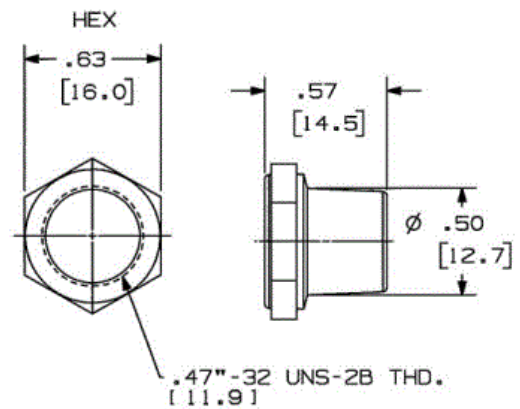

Ordering Information

Description	Typical	UPC Number	Catalog Number
Black push-button (horn) boot	Fits MH11 horn switch	783585904115	MHB11

Online Resources

Customer Sales Drawings
eCatalog