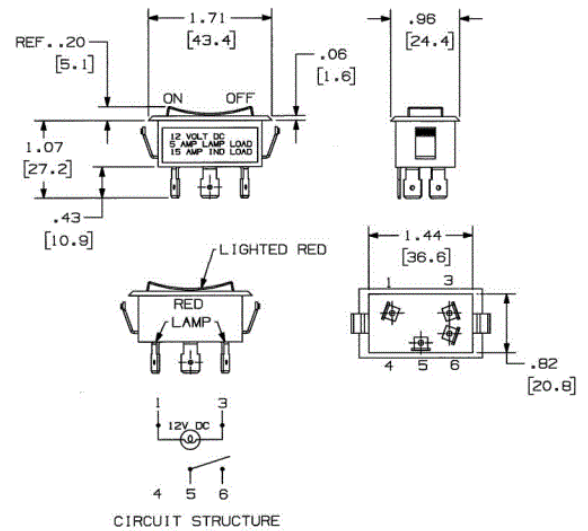

### Ordering Information

Description	Typical	Key	UPC Number	Catalog Number
Single pole, single throw, ON/OFF	Lights, bilge blower, bilge pump(s), accessories	5	783585845586	MR11LRSP