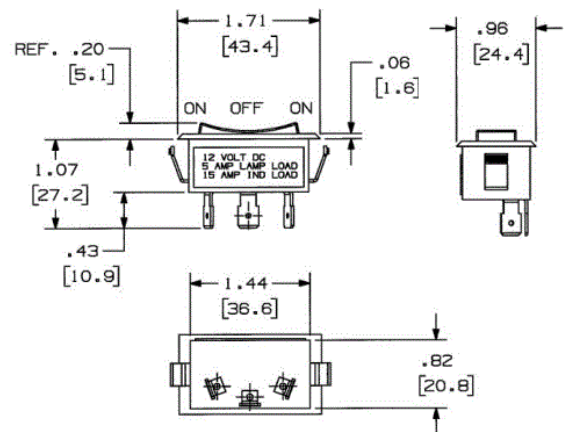

Ordering Information

| Description | Typical | UPC Number | Catalog Number |
|--------------------------------------|--------------------------------|--------------|----------------|
| Single pole, single throw, ON/OFF/ON | Horn, starter, winches, gauges | 783585905617 | MR11MSP |