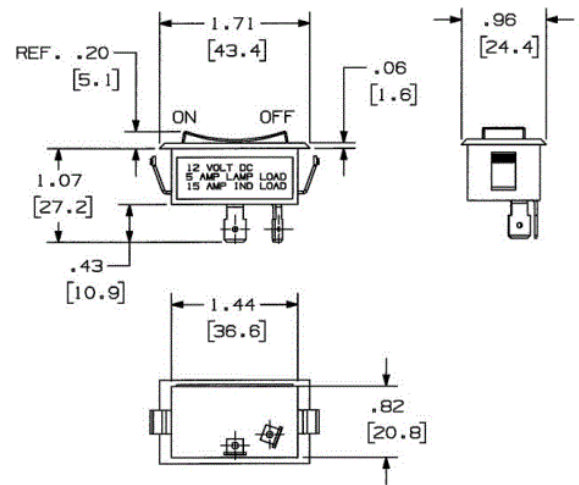

Ordering Information

Description	Typical	Key	UPC Number	Catalog Number
Single pole, single throw, ON/OFF	Lights, bilge blower, bilge pump(s), accessories	4	783585905600	MR11SP

Online Resources

Customer Sales Drawings
eCatalog