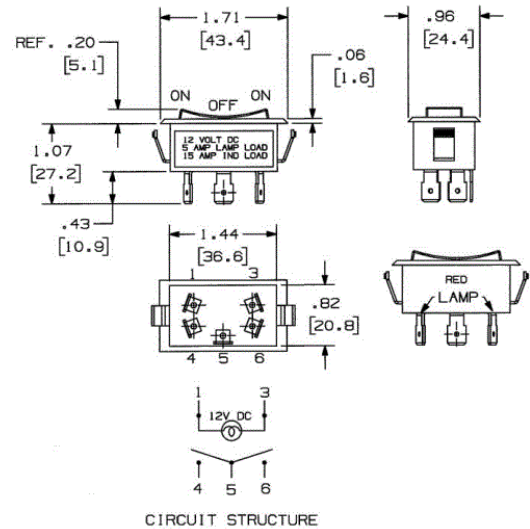

## Ordering Information

Description	Typical	UPC Number	Catalog Number
Single pole, double throw, ON/OFF/ON	Bilge pumps, speed selector, lights,	783585845609	MR123LRSP